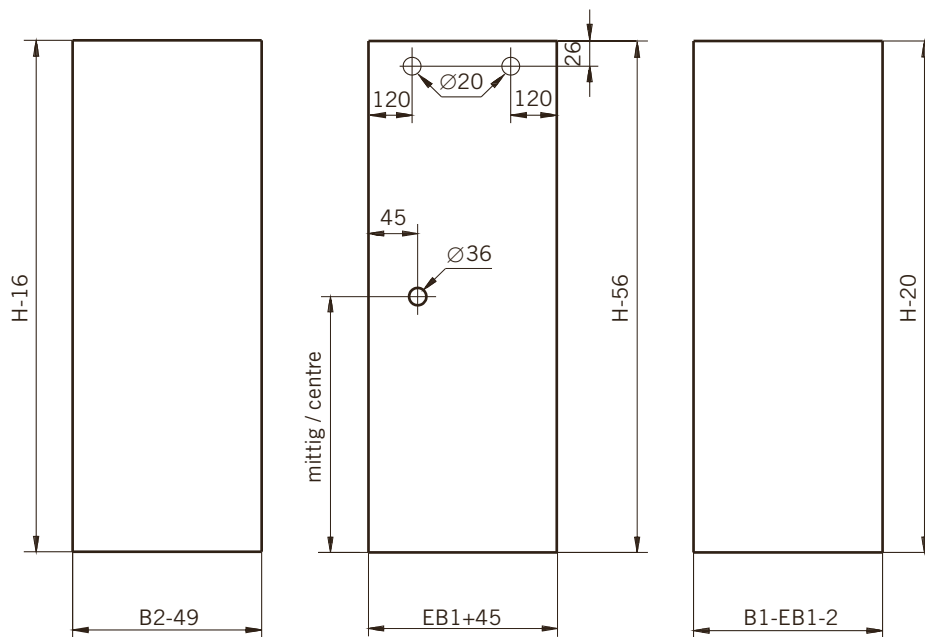

Details

TYP 395 überlappend
TYPE 395 overlapping

Draufsicht
Top view

Glasbearbeitung
Glass preparation

8 mm Glasdicke
8 mm glass thickness

8 mm Glasdicke
8 mm glass thickness

8 mm Glasdicke
8 mm glass thickness